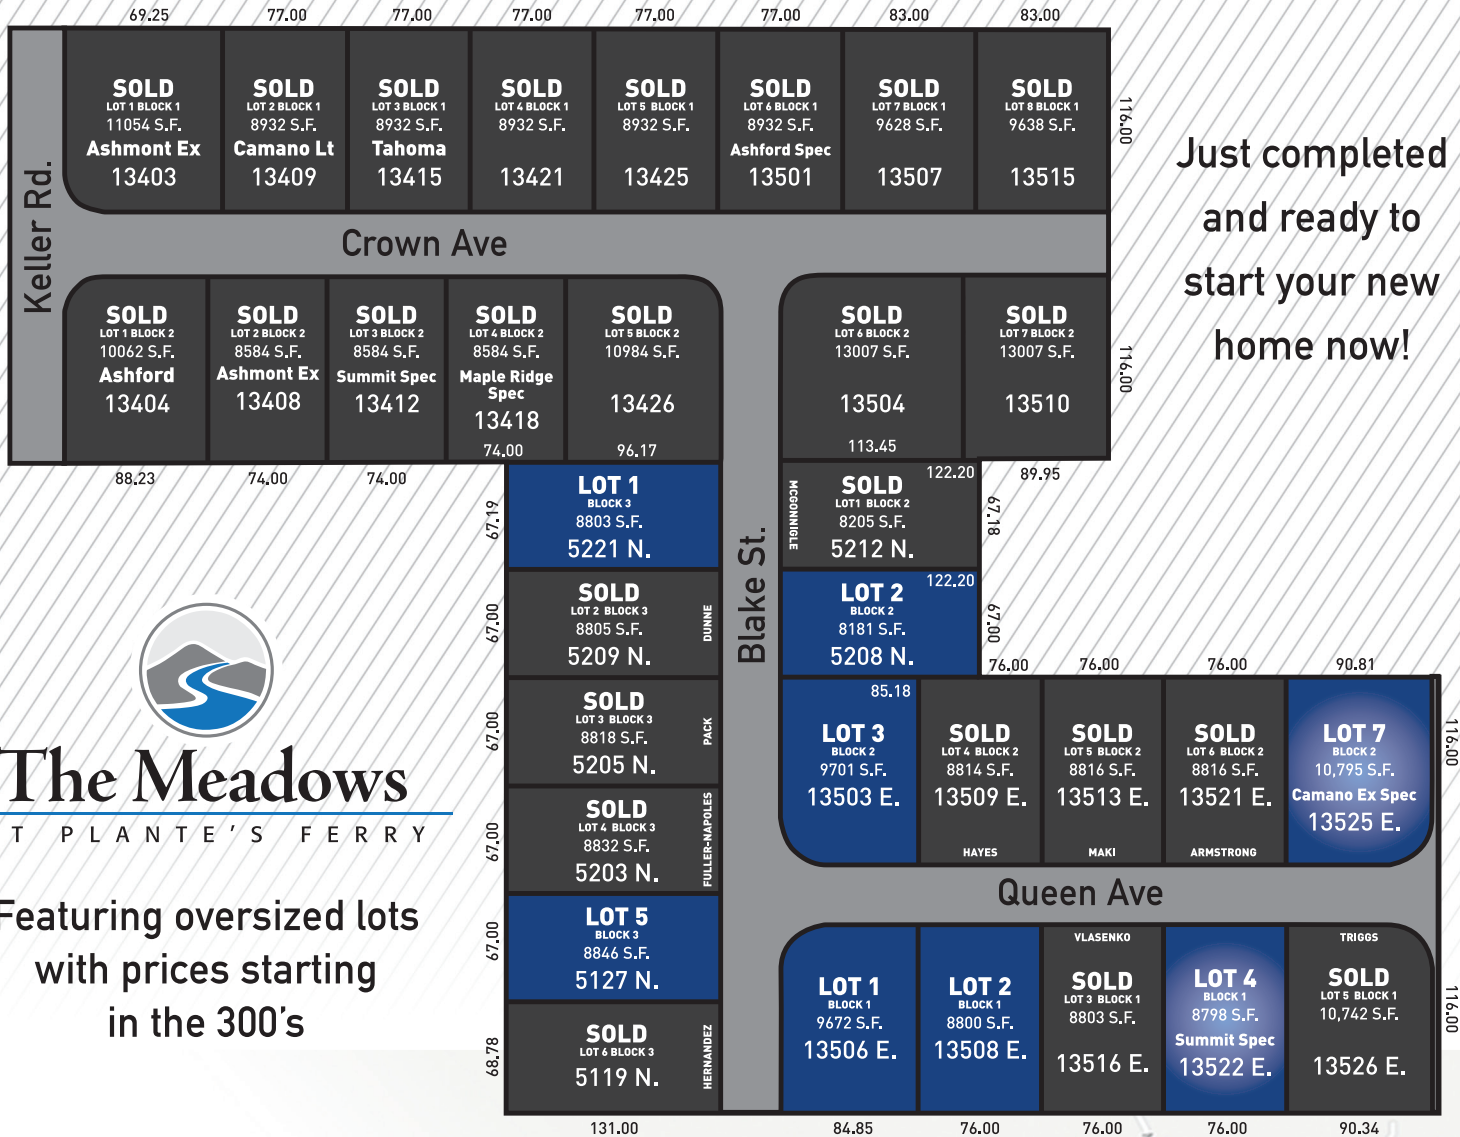

A CAMDEN HOMES COMMUNITY NEAR PLANTE'S FERRY PARK!

Just completed
and ready to
start your new
home now!

The Meadows

AT PLANTE'S FERRY

Featuring oversized lots
with prices starting
in the 300's

RE/MAX of Spokane
12810 E. Nora, Ste E
Spokane Valley, WA 99216

Brad Boswell

(509) 710-2024 brad@boswellhomes.com
www.mycamdenhome.com

11/19/20

From Pines/Trent – Go East on Trent, Left on McDonald,
Right on Wellesley, Left on Keller, Right on Crown to Neighborhood